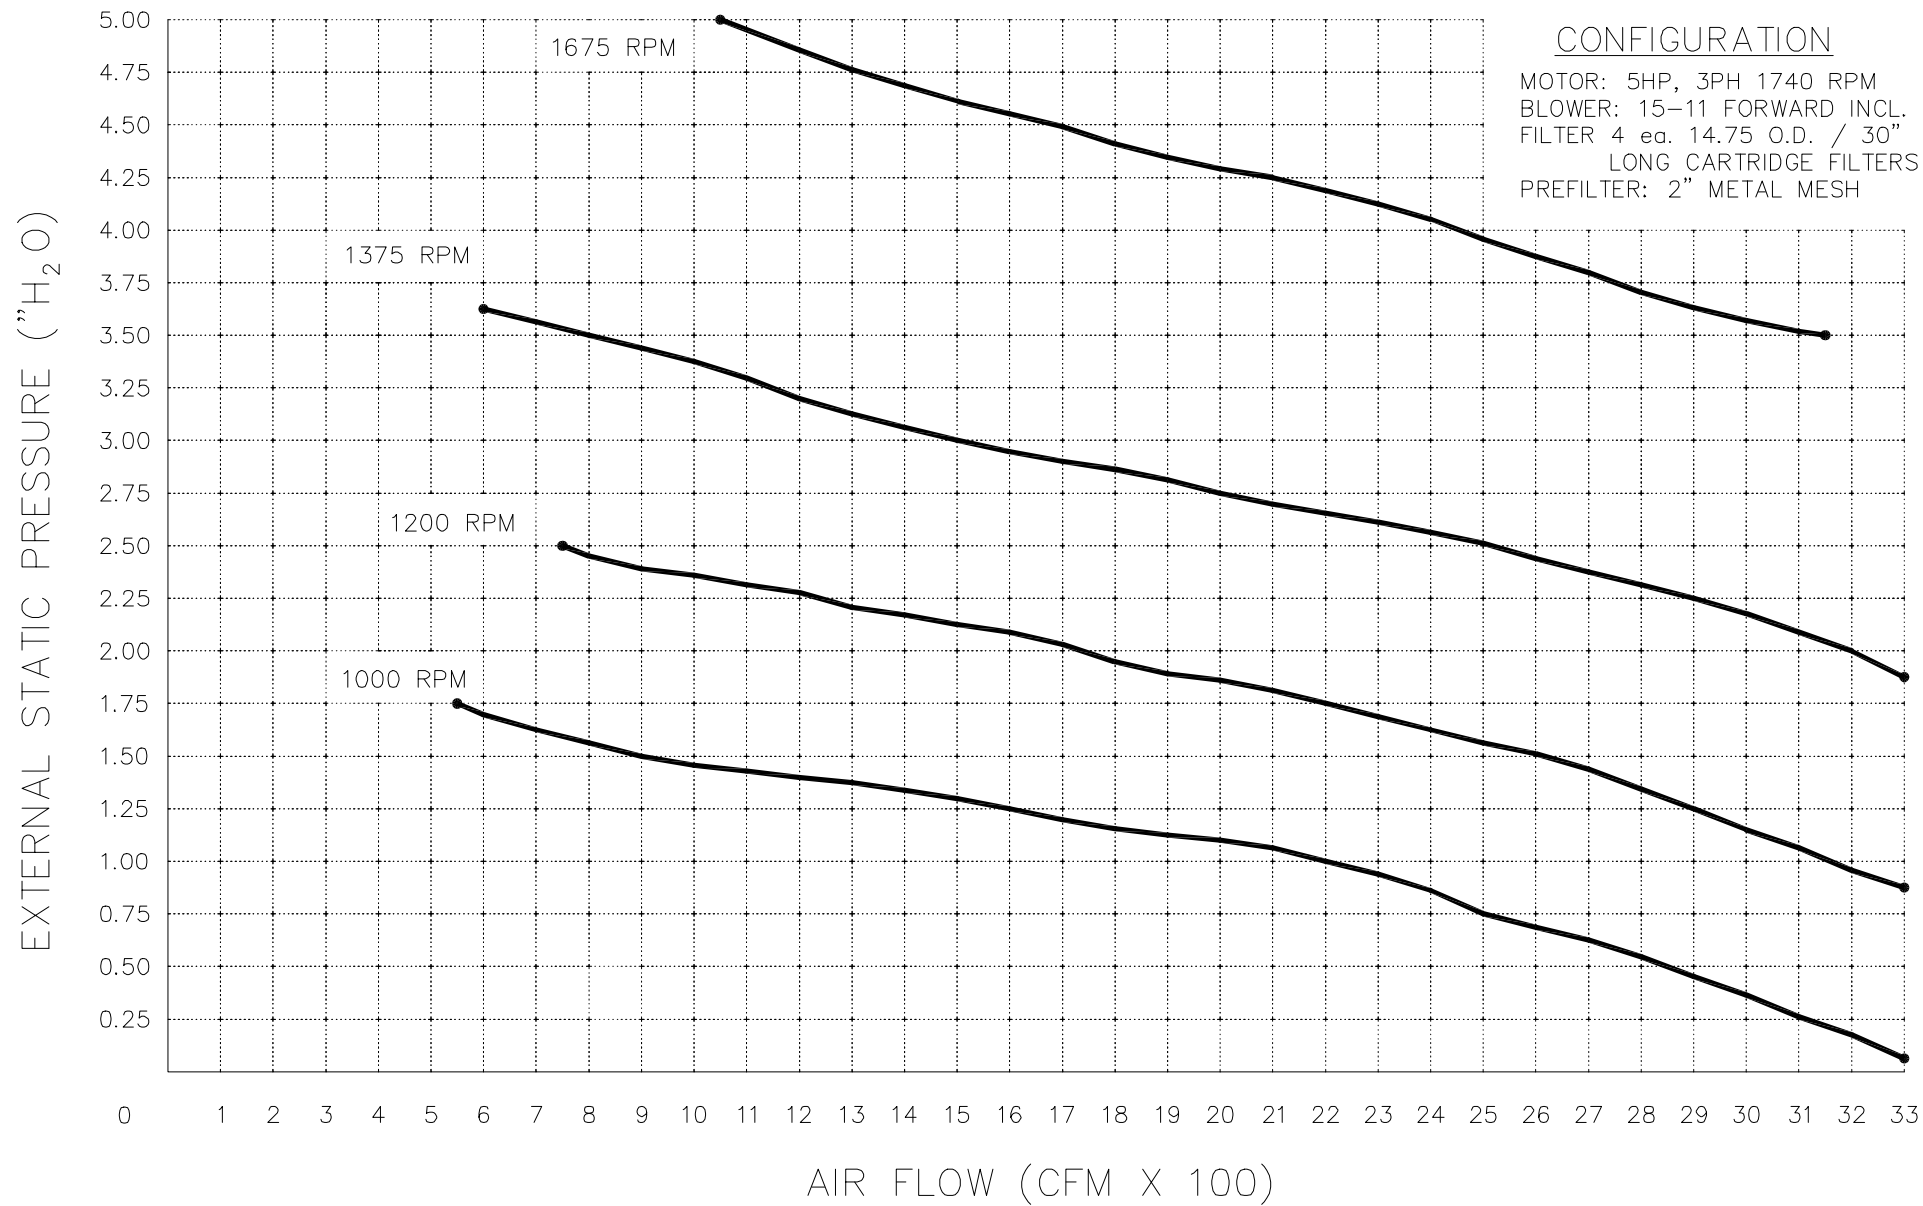

MC3000

FC1232-01/00

CONFIGURATION

MOTOR: 5HP, 3PH 1740 RPM
BLOWER: 15-11 FORWARD INCL.
FILTER 4 ea. 14.75 O.D. / 30"
LONG CARTRIDGE FILTERS
PREFILTER: 2" METAL MESH

MC3000 WITH 7 1/2 HP MOTOR

CONFIGURATION FC1256

MOTOR: 7 1/2 HP.
BLOWER: 15-11 FORWARD INCL.
FILTER: 4EA. 14.750 X 30
LONG CARTRIDGE FILTERS.
PREFILTER: 2" METAL MESH